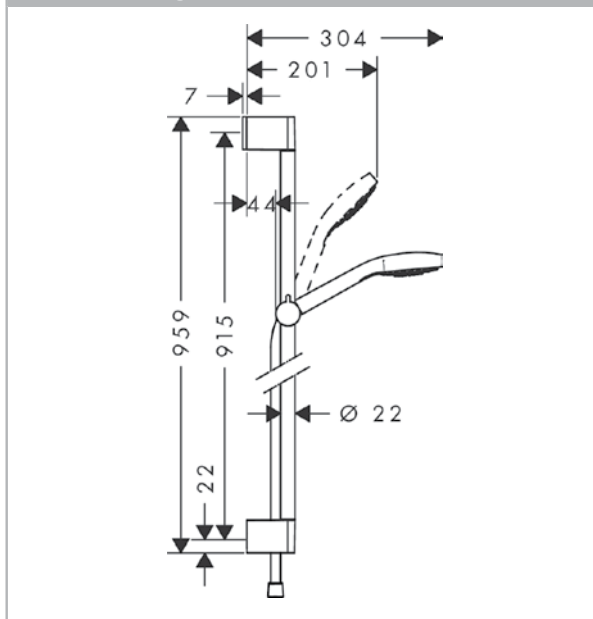

Scale drawing